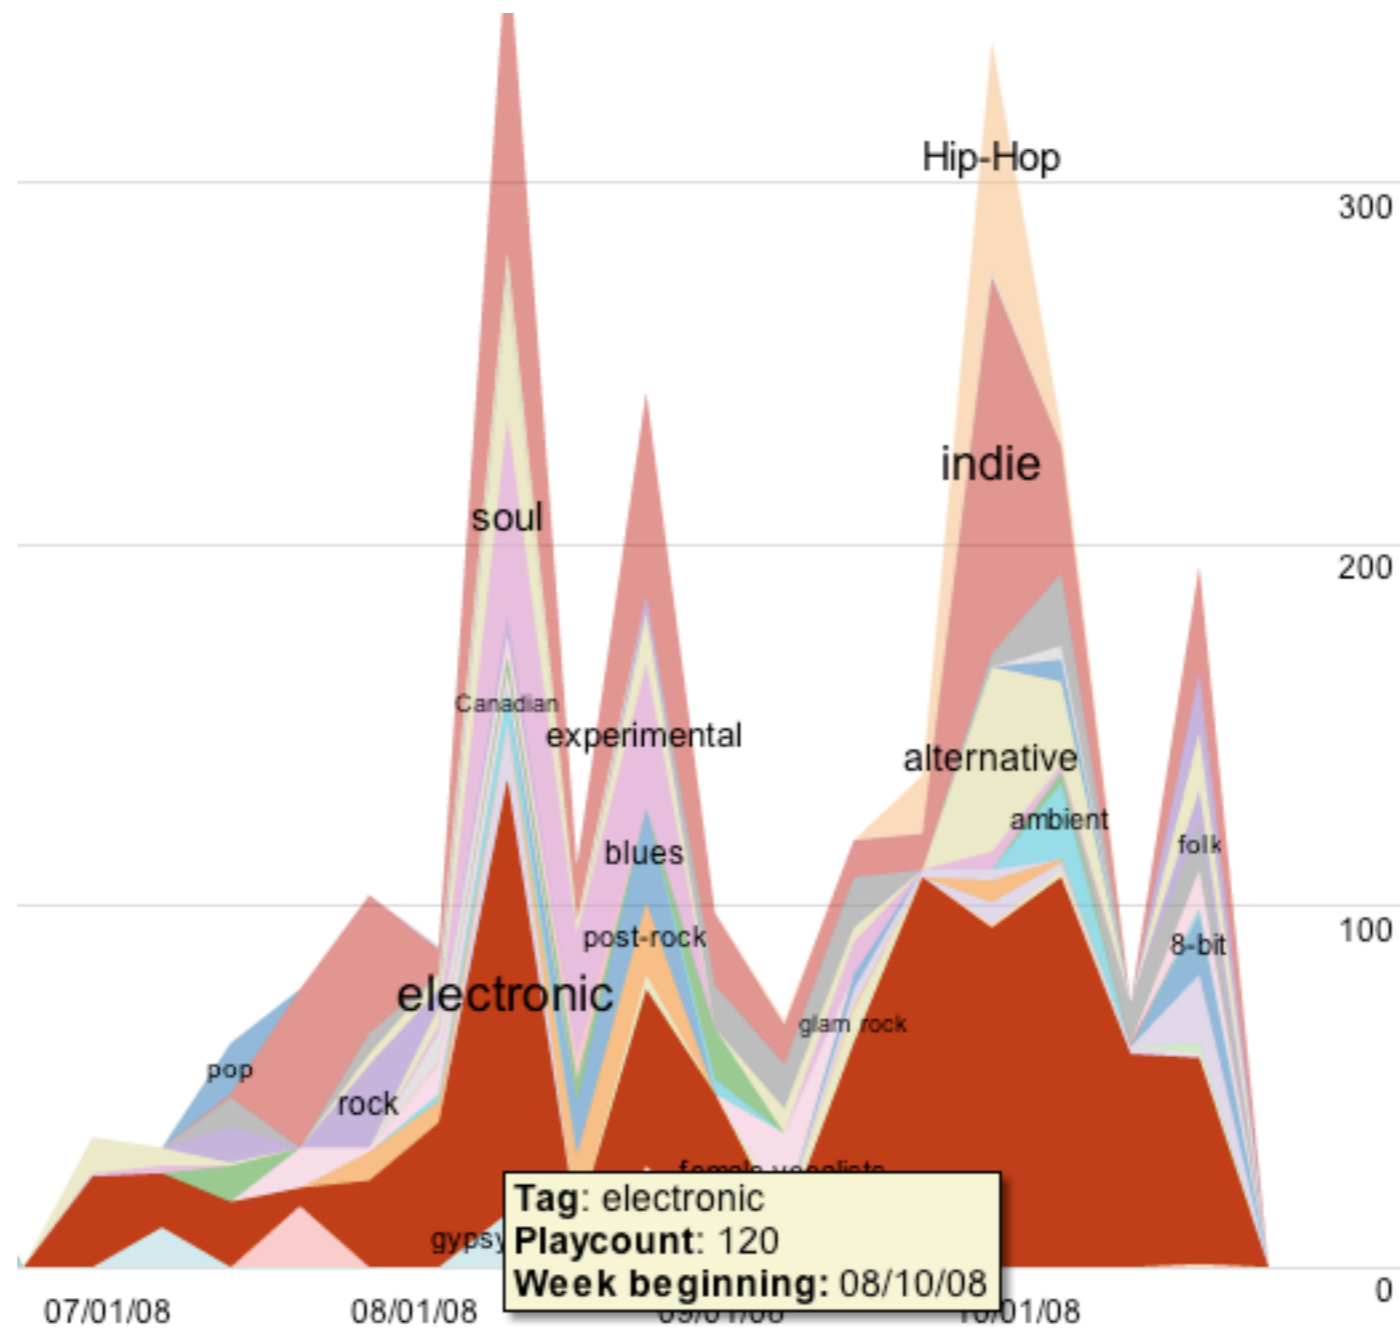

Last.fm Explorer

Interactive Visualization of Hierarchical Time-Series Data

(Maxwell) Alex Pretzlav

Stacked vs Line

Future Plans

“Scented”
time slider

Track Drill
Down

User
Comparison