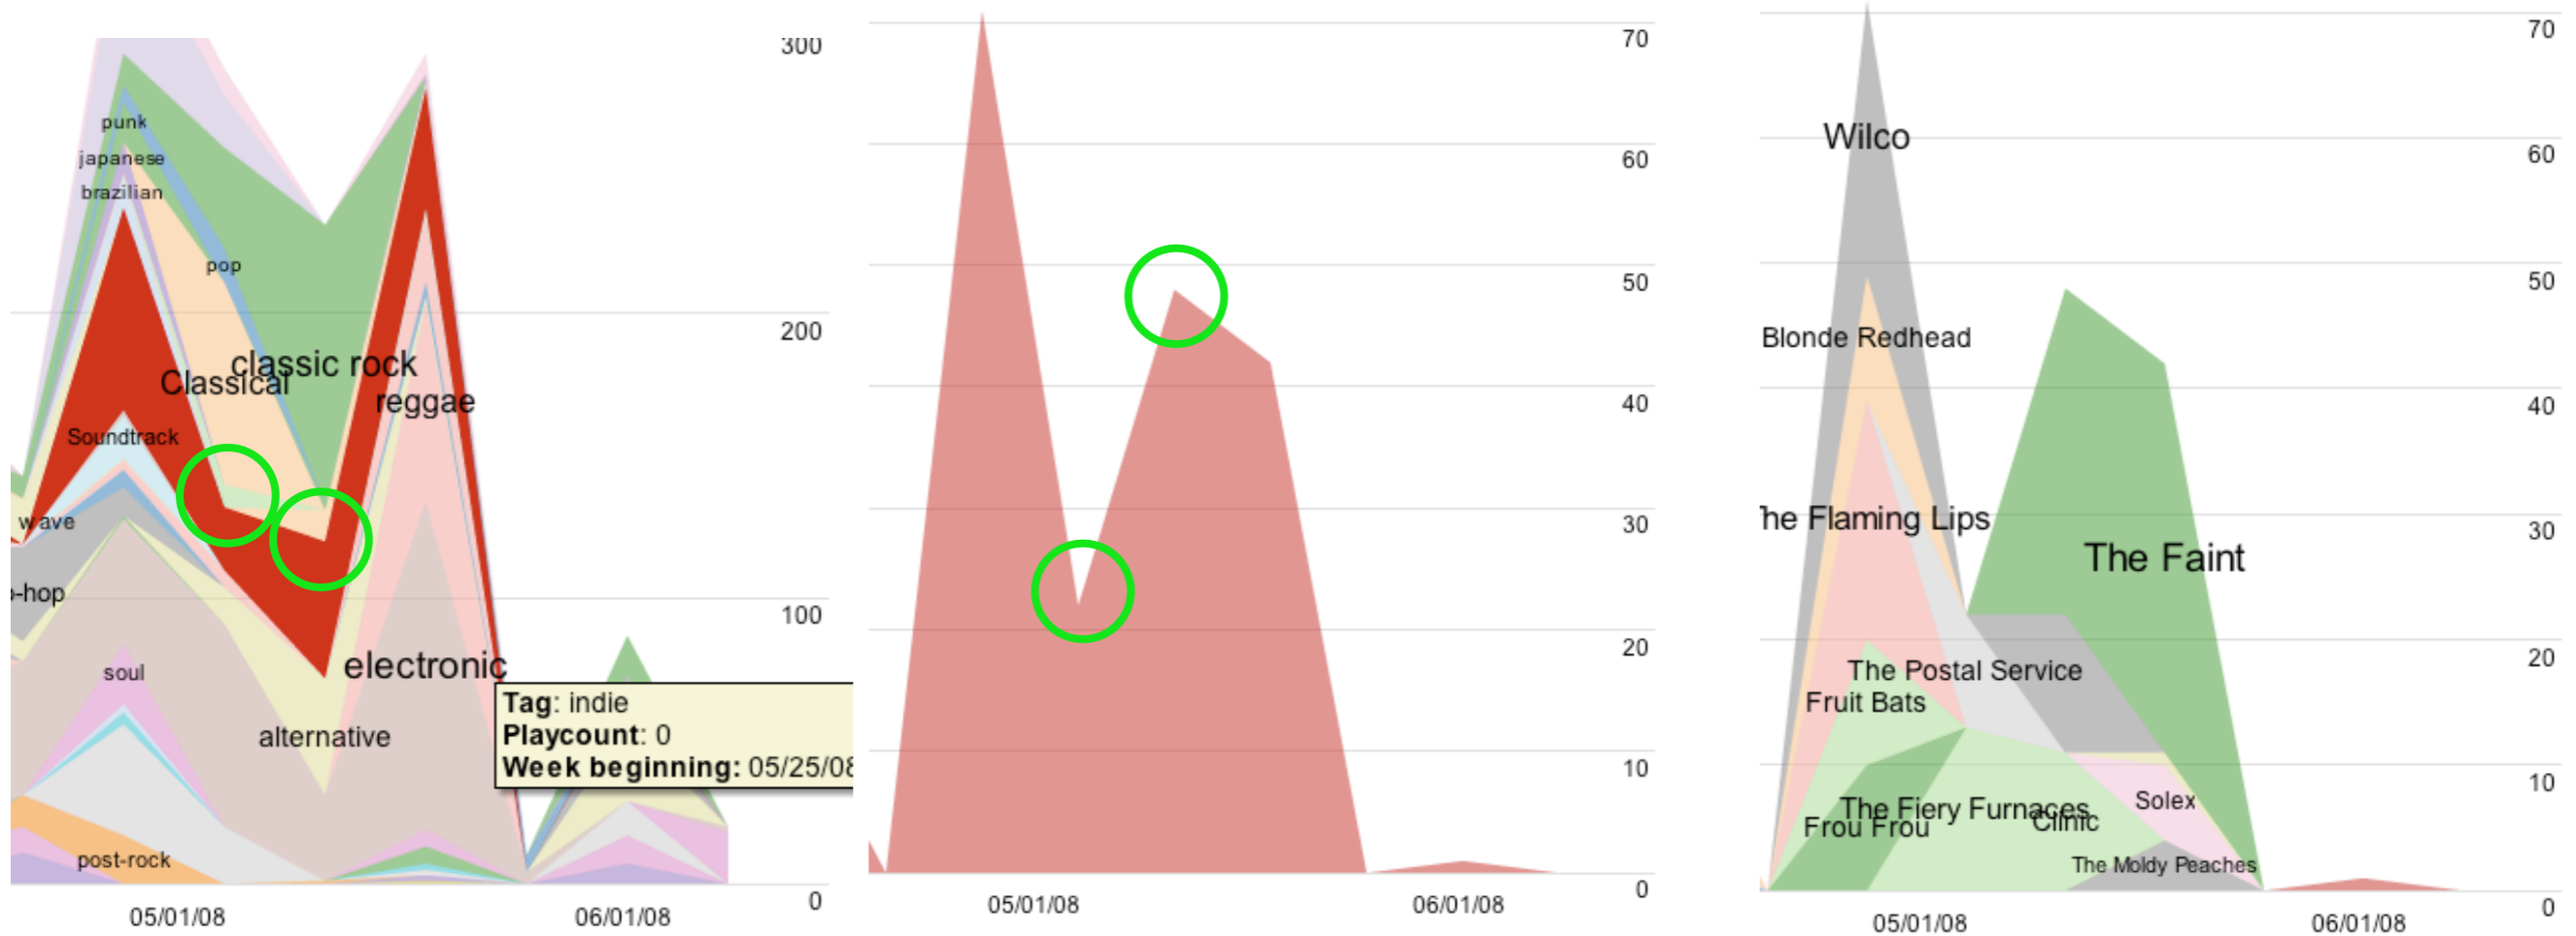

Last.fm Explorer

Interactive Visualization of Hierarchical Time-Series Data

(Maxwell) Alex Pretzlav

Stacked vs Line

Future Plans

“Scented”
time slider

Track Drill
Down

User
Comparison